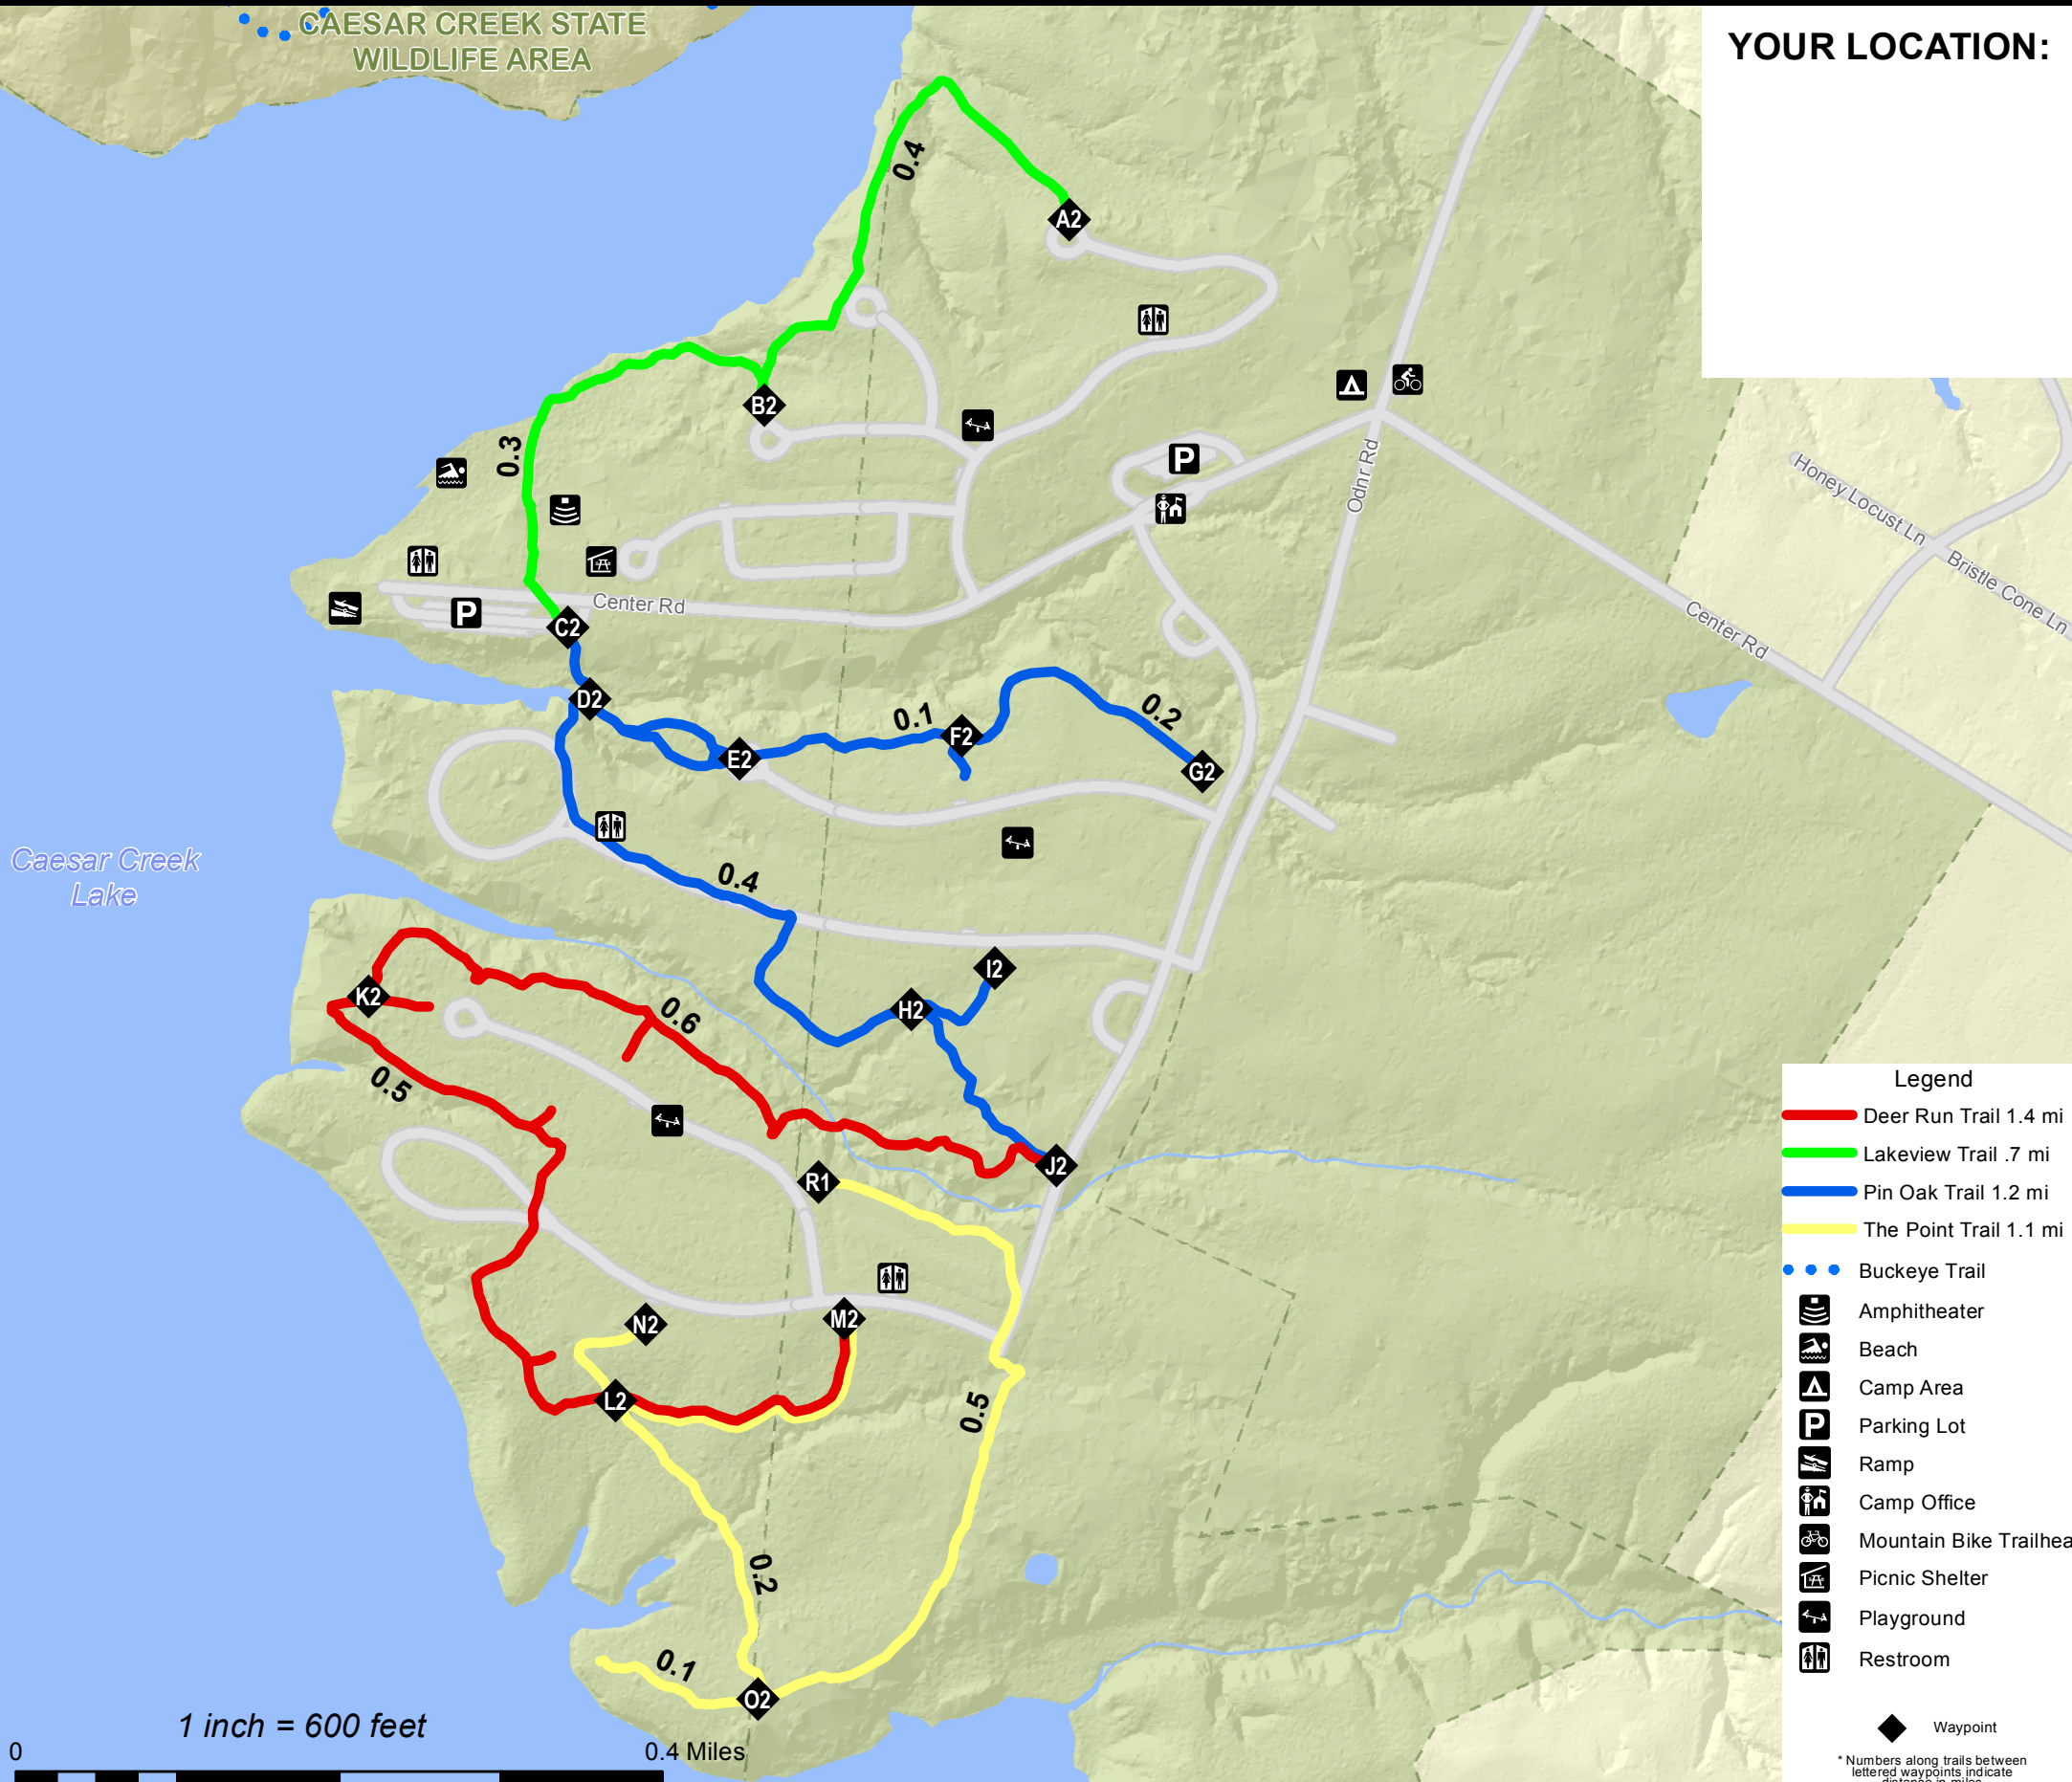

HIKING TRAILS

CAESAR CREEK STATE PARK

CAESAR CREEK STATE WILDLIFE AREA

YOUR LOCATION:

Legend

- Deer Run Trail 1.4 mi
- Lakeview Trail .7 mi
- Pin Oak Trail 1.2 mi
- The Point Trail 1.1 mi
- Buckeye Trail
- Amphitheater
- Beach
- Camp Area
- Parking Lot
- Ramp
- Camp Office
- Mountain Bike Trailhead
- Picnic Shelter
- Playground
- Restroom

◆ Waypoint

* Numbers along trails between lettered waypoints indicate distance in miles